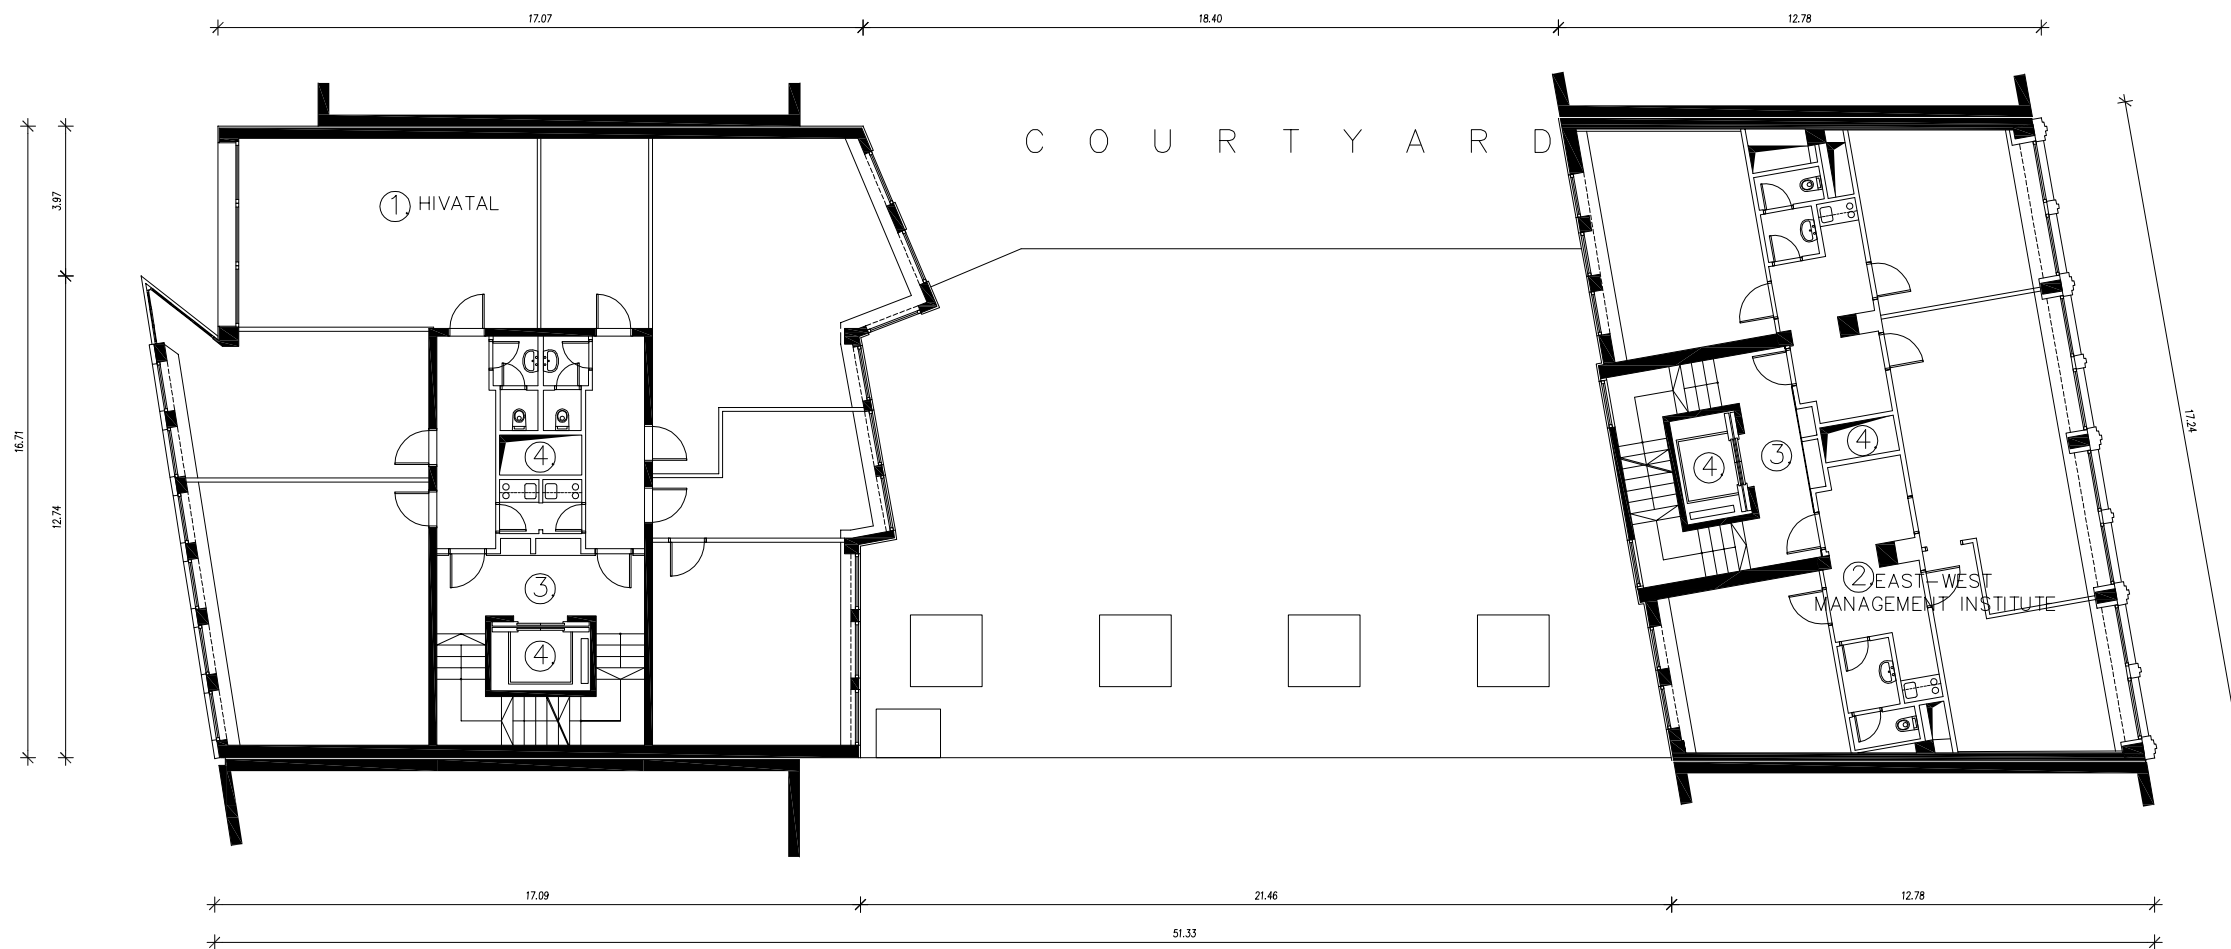

4th FLOOR

A S B Ó T H U T C A

K Á R O L Y K Ö R Ü T

MEGJEGYZÉS:
CSAK AZ 1. ALPRAJZ AKTUALZÁLVA

1. HIVATAL
AREA 240,0 m_e

2. EAST-WEST MANAGEMENT
EAST - WEST MANAGEMENT 63,0 m_e
EAST - WEST MANAGEMENT 85,0 m_e
AREA 148,0 m_e

3. COMMON AREA
AREA 42,5 m_e

4. OTHERS
AREA 23,8 m_e

FOURTH FLOOR
TOTAL AREA 454,3 m_e

EUROPA CENTER

SPACE ALLOCATION

2015.04.30.

M= 1 : 200

4th FLOOR